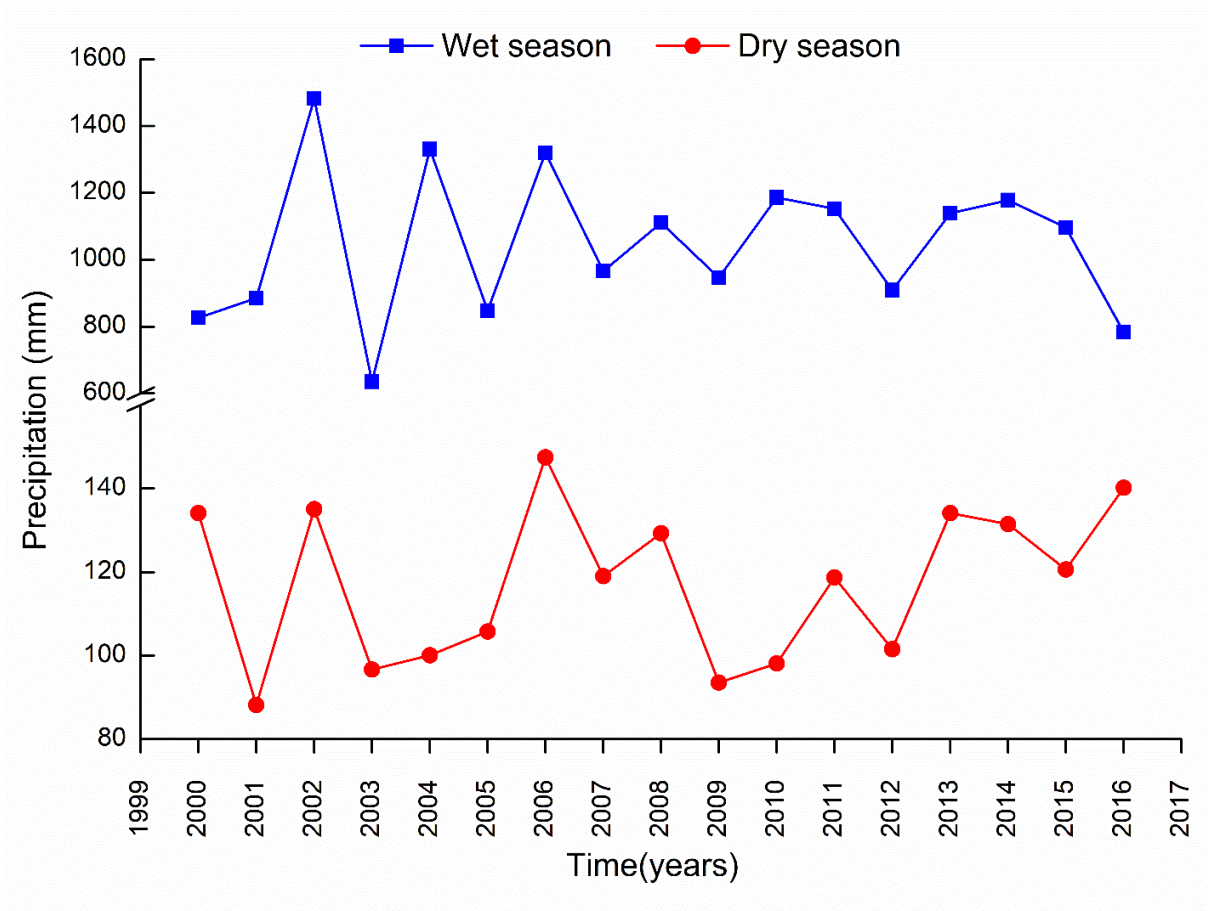

Supplementary Fig. S1: NDVI variation between wet season and dry season from 2000 to 2016

Supplementary Fig. S2: Precipitation variation between wet season and dry season from 2000 to 2016