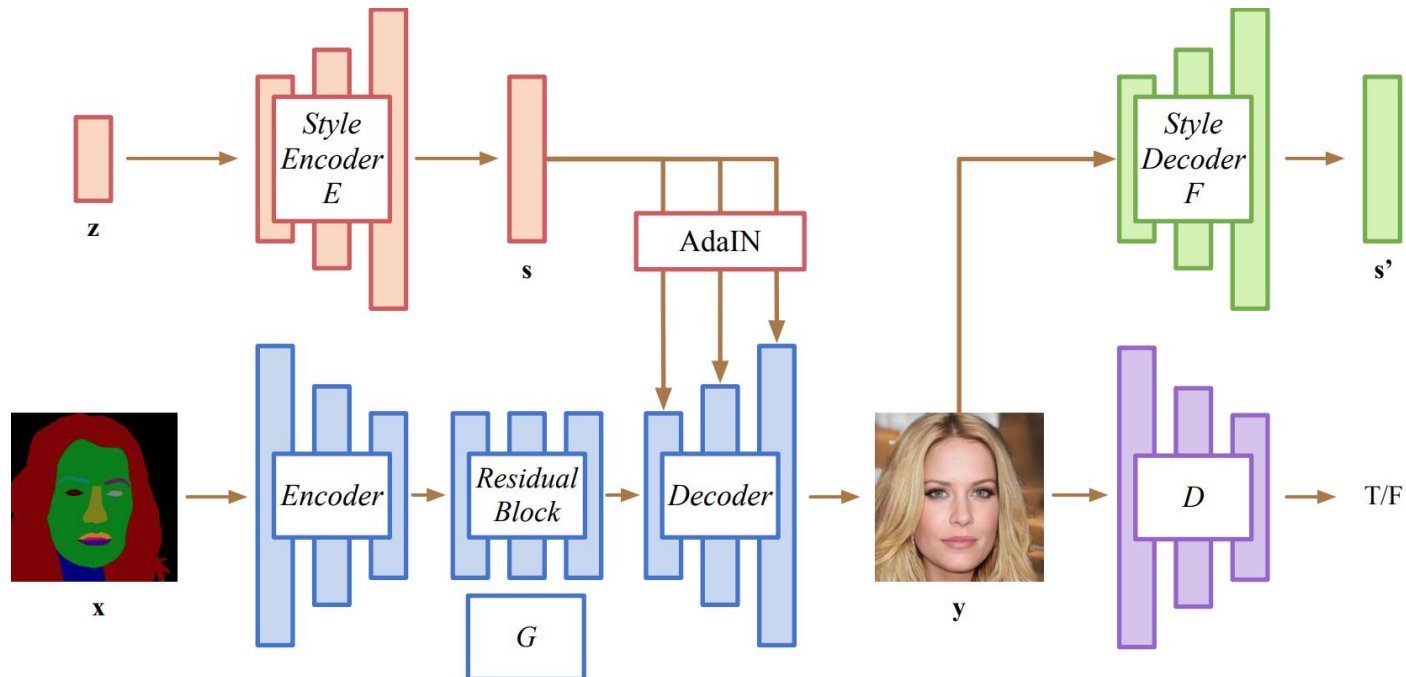

Mask Guided Diverse Face Image Synthesis

**Song Sun, Bo Zhao, Muhammad Mateen, Xin Chen,
Junhao Wen**

Frontiers of Computer Science, 10.1007/s11704-020-0400-7

Problems & Ideas

Mask guided diverse face image synthesis

Input

Generated outputs

- Ideas: Diverse Face Image Generation by AdaIN

Main Contributions

- Diverse Face Results

- Face Manipulation