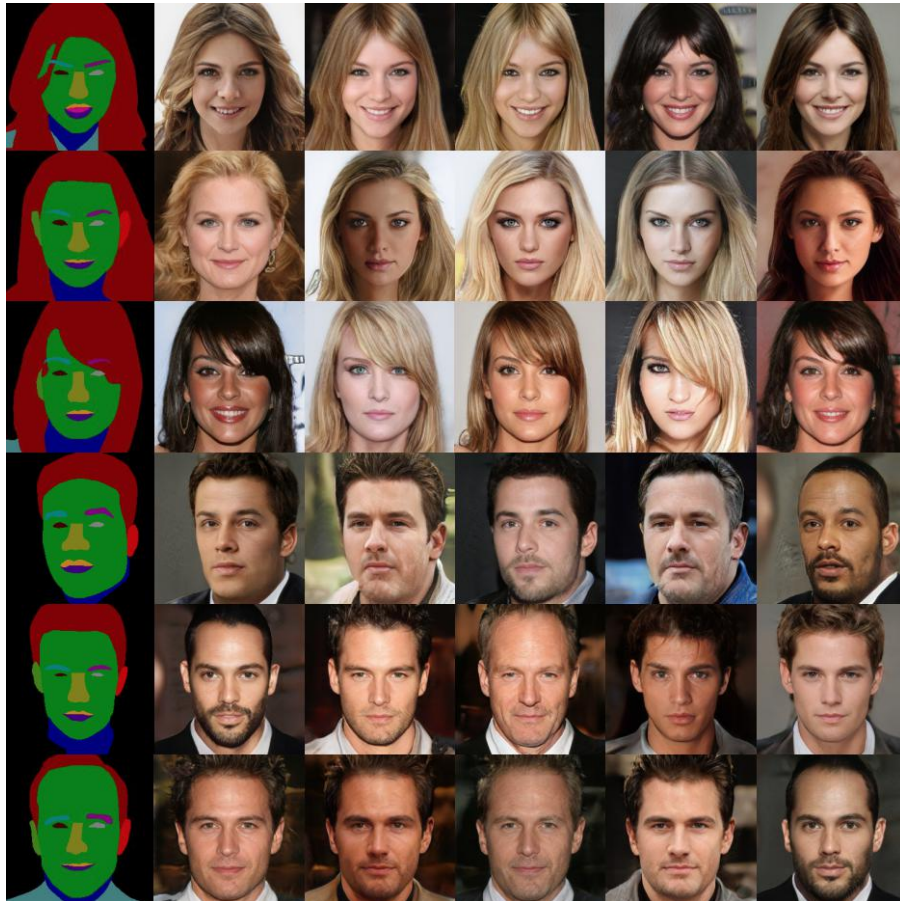

Mask Guided Diverse Face Image Synthesis

**Song Sun, Bo Zhao, Muhammad Mateen, Xin Chen,
Junhao Wen**

Frontiers of Computer Science, 10.1007/s11704-020-0400-7

Problems & Ideas

Mask guided diverse face image synthesis

Input

Generated outputs

- Ideas: Diverse Face Image Generation by AdaIN

Main Contributions

- Diverse Face Results

- Face Manipulation