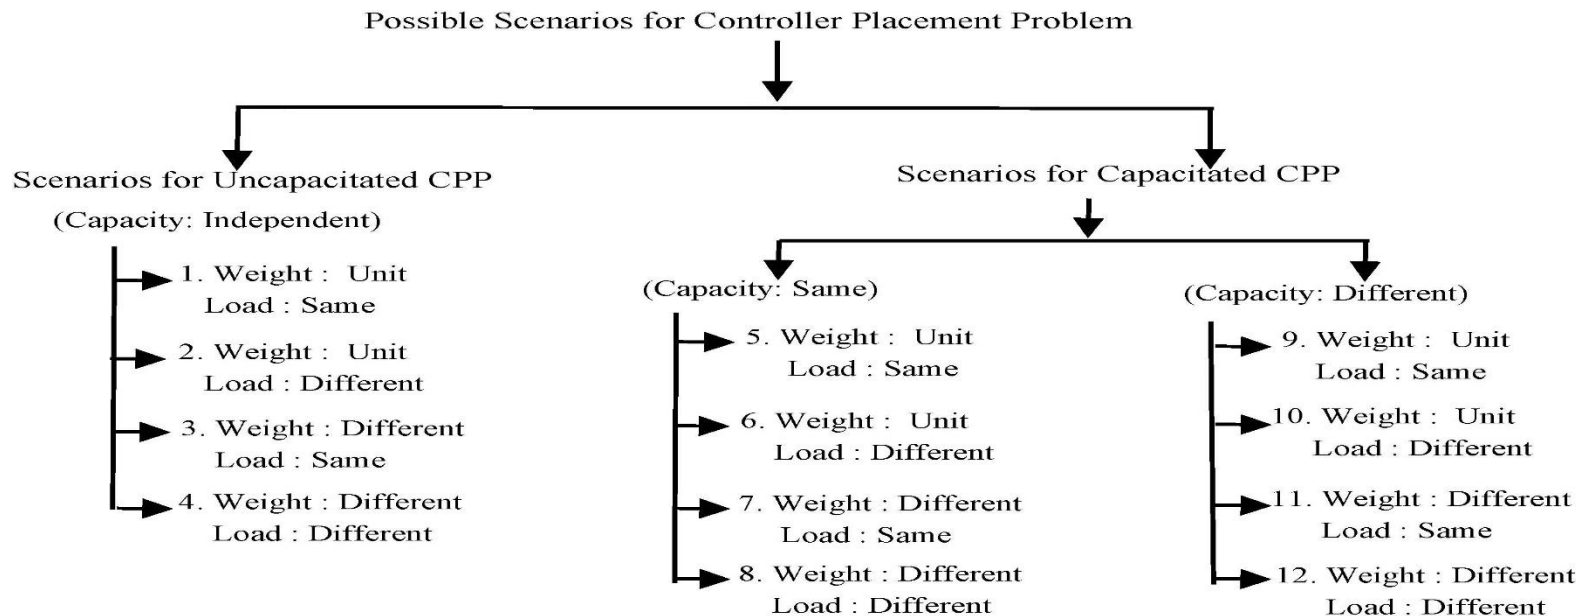

Varna-based optimization: a novel  
method for capacitated controller  
placement problem in SDN

**Ashutosh Kumar SINGH, Saurabh MAURYA,  
Shashank SRIVASTAVA**

Frontiers of Computer Science, DOI: [10.1007/s11704-018-7277-8](https://doi.org/10.1007/s11704-018-7277-8)

# Problems & Ideas

- Controller Placement Problem (CPP) in Software Defined Networking (SDN)
  - Capacitated CPP and Un-capacitated CPP
  - Clustering based CPP and Optimization based CPP
- Ideas: Varna-based optimization: A novel method for solving this problem.